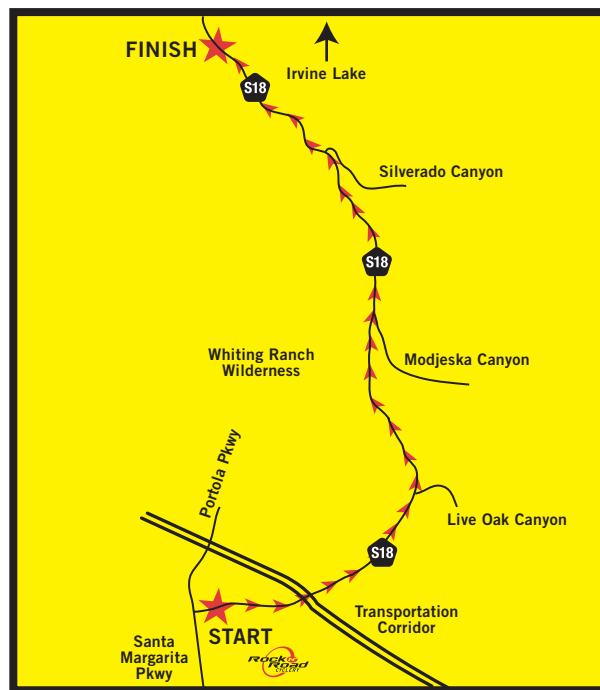

COURSE: 11 miles starting on the bike trail next to El Toro Road, just north of Portola Parkway and transitions to the bike lane on Santiago Canyon Road. Terrain consists of an incline at the start, a one-mile climb and rolling terrain to the finish near Irvine Lake.

DIRECTIONS to Rock N' Road Cyclery

From the North take I-5 to El Toro Road exit. Turn left onto El Toro. Go approximately 4 miles to Santa Margarita Parkway. Turn Right. Turn left at the second light (past Los Alisos Blvd) into shopping center.

From San Diego take I-5 North to El Toro Road exit. Turn right onto El Toro. Follow directions above.

USA CYCLING Permit pending

All races are subject to cancellation in the event of inclement weather.

Rock N' Road Cyclery, 27825 Santa Margarita Parkway, Unit A, Mission Viejo, CA 92691